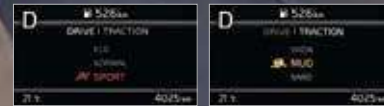

Precision-enhanced simplicity

A well-matched drivetrain offers reliable and invigorating performance and handling around town. Safety and performance are integrated better than ever before thanks to computational power and a new platform design.

6 airbags & remarkable rigidity The Sonet offers the protection of a 6-airbag SRS system. High strength steel is applied throughout to improve rigidity, redirect impact forces, and protect the cabin and its occupants.

Drive mode & traction control On automatic models, the supervision cluster displays the status of the drive mode and traction control systems.

Smartstream G1.5
Maximum power: 115 ps
Maximum torque: 14.7 kg-m