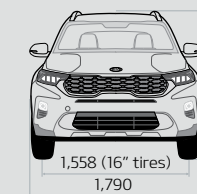

## Dimensions (mm)

		16-inch tire based	
Overall length	4,120	Overhang (front)	833
Overall width	1,790	Overhang (rear)	787
Overall height	1,642	Wheel tread (front)	1,558
Wheelbase	2,500	Wheel tread (rear)	1,571