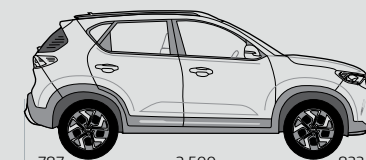

1,642 (with roof rack)