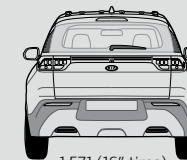

1,642 (with roof rack)